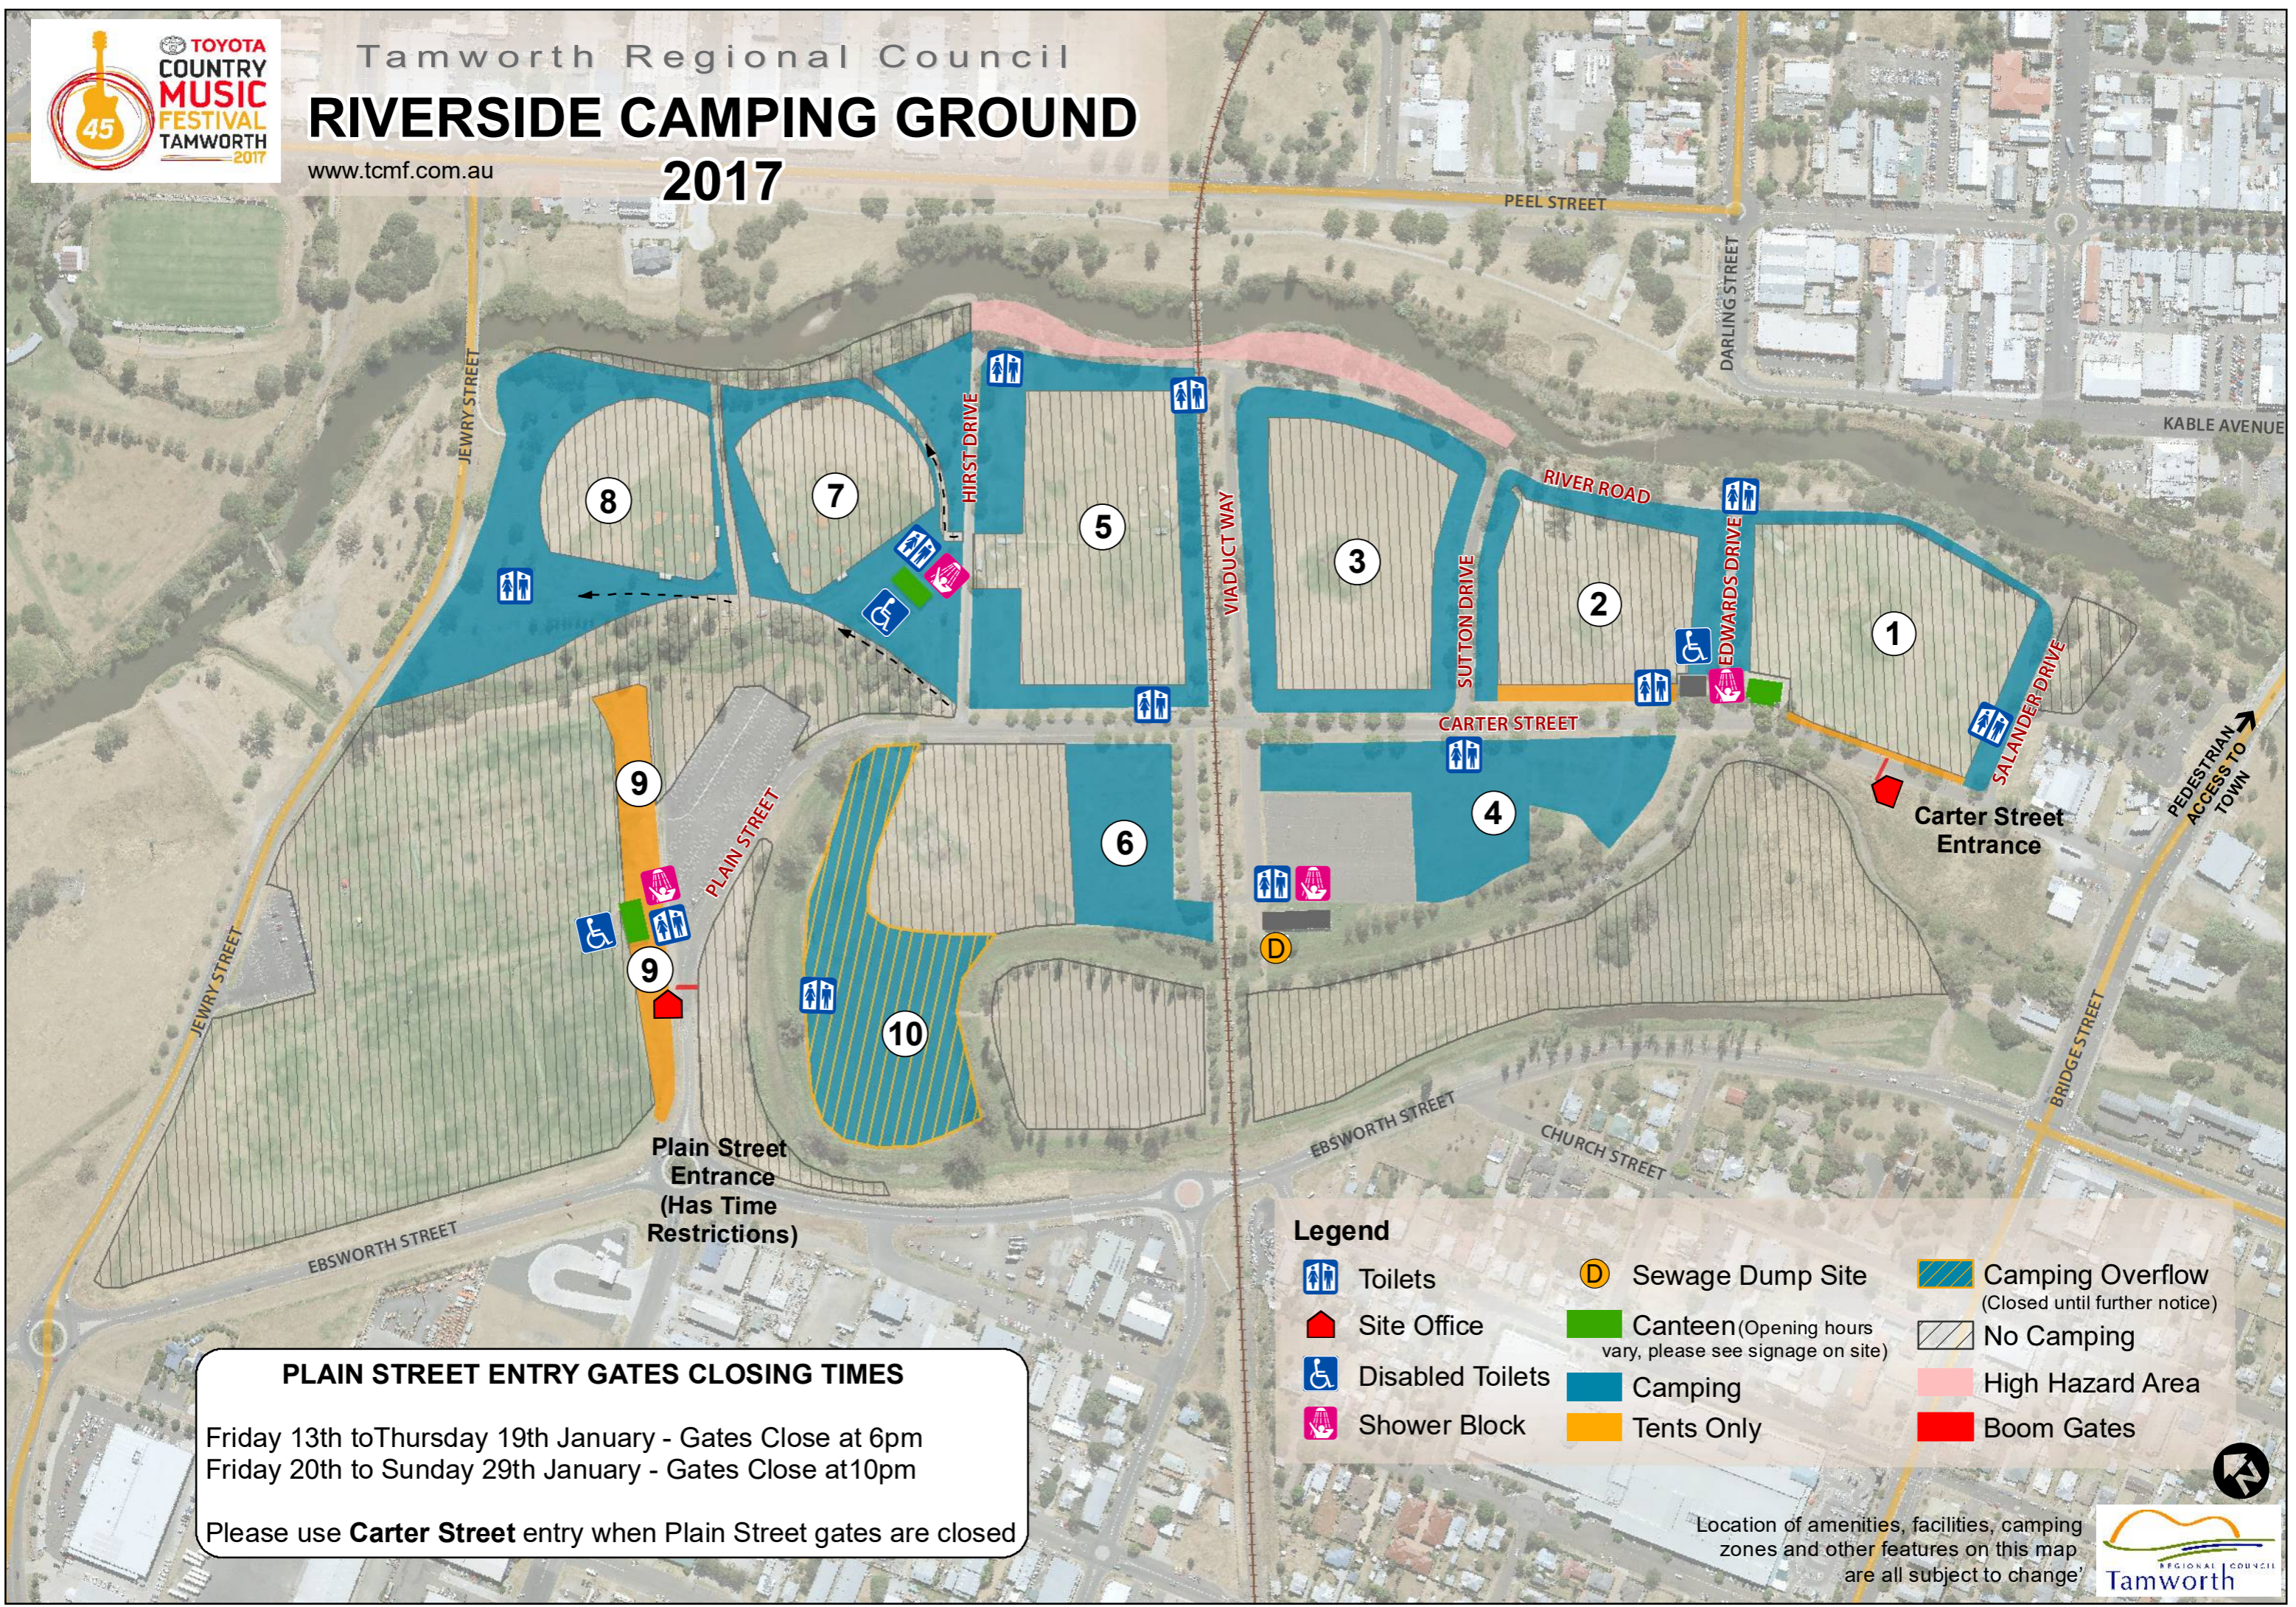

Tamworth Regional Council  
**RIVERSIDE CAMPING GROUND**  
**2017**

www.tcmf.com.au

**PLAIN STREET ENTRY GATES CLOSING TIMES**  
 Friday 13th to Thursday 19th January - Gates Close at 6pm  
 Friday 20th to Sunday 29th January - Gates Close at 10pm  
 Please use **Carter Street** entry when Plain Street gates are closed

**Legend**

- Toilets
- Site Office
- Disabled Toilets
- Shower Block
- Sewage Dump Site
- Canteen (Opening hours vary, please see signage on site)
- Camping
- Tents Only
- Camping Overflow (Closed until further notice)
- No Camping
- High Hazard Area
- Boom Gates

Location of amenities, facilities, camping zones and other features on this map are all subject to change